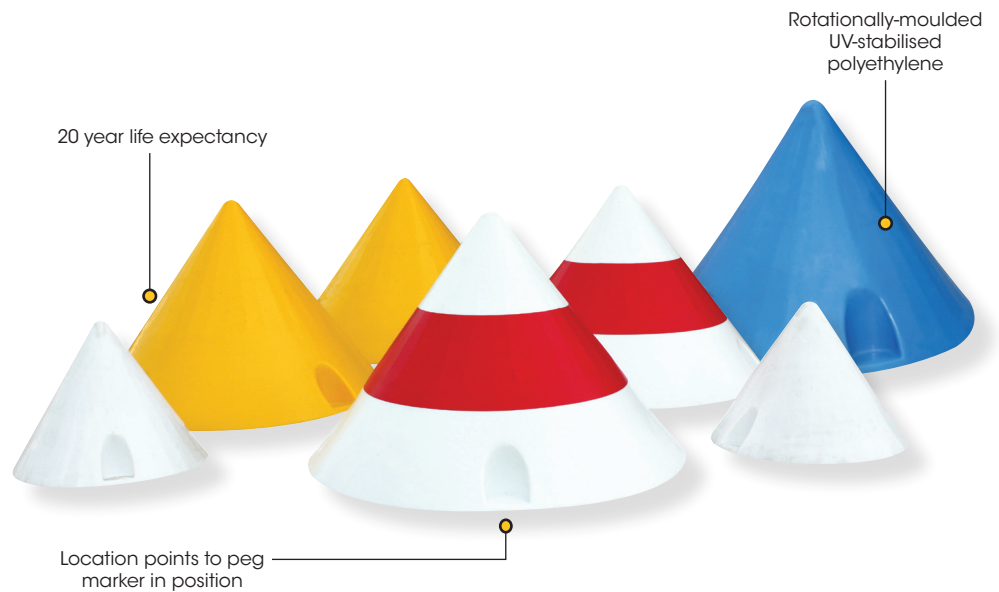

Airfield Cone Markers

AV-LC & AV-MC

Features

- Rotationally-moulded polyethylene
- Can be easily secured
- UV-stabilised
- Moulded in color - no need for painting
- 100% recyclable

Avlite Systems' range of airfield cone markers are rotationally-moulded using UV-stabilised polyethylene, providing exceptionally long-life without the need for painting.

The polyethylene material offers enormous benefits over fibreglass models, including longer life expectancy and less servicing. No painting is required because the markers are manufactured using colored pigments which permeate all the way through the polyethylene.

Moulded from 100% recyclable materials allows the markers to be recycled at the end of their working life.

The markers are available in two sizes;

Avlite Large Cone (Ø750mm): AV-LC

Avlite Mini Cone (Ø400mm): AV-MC

Airfield Cone Markers

AV-LC & AV-MC

SPECIFICATIONS**

Physical Characteristics

Body Material	Rotationally-moulded UV-stabilised virgin polyethylene
Mounting	AV-LC: 4 x 12mm peg holes AV-MC: 2 x 12mm peg holes
Height (mm/inches)	AV-LC: 500 / 19 ² / ₈ AV-MC: 300 / 11 ³ / ₄
Width (mm/inches)	AV-LC: 750 / 29 ¹ / ₂ AV-MC: 400 / 15 ³ / ₄
Mass (kg/lbs)	AV-LC: 5 / 11 AV-MC: 2 / 4 ¹ / ₂
Product Life Expectancy	Up to 20 years